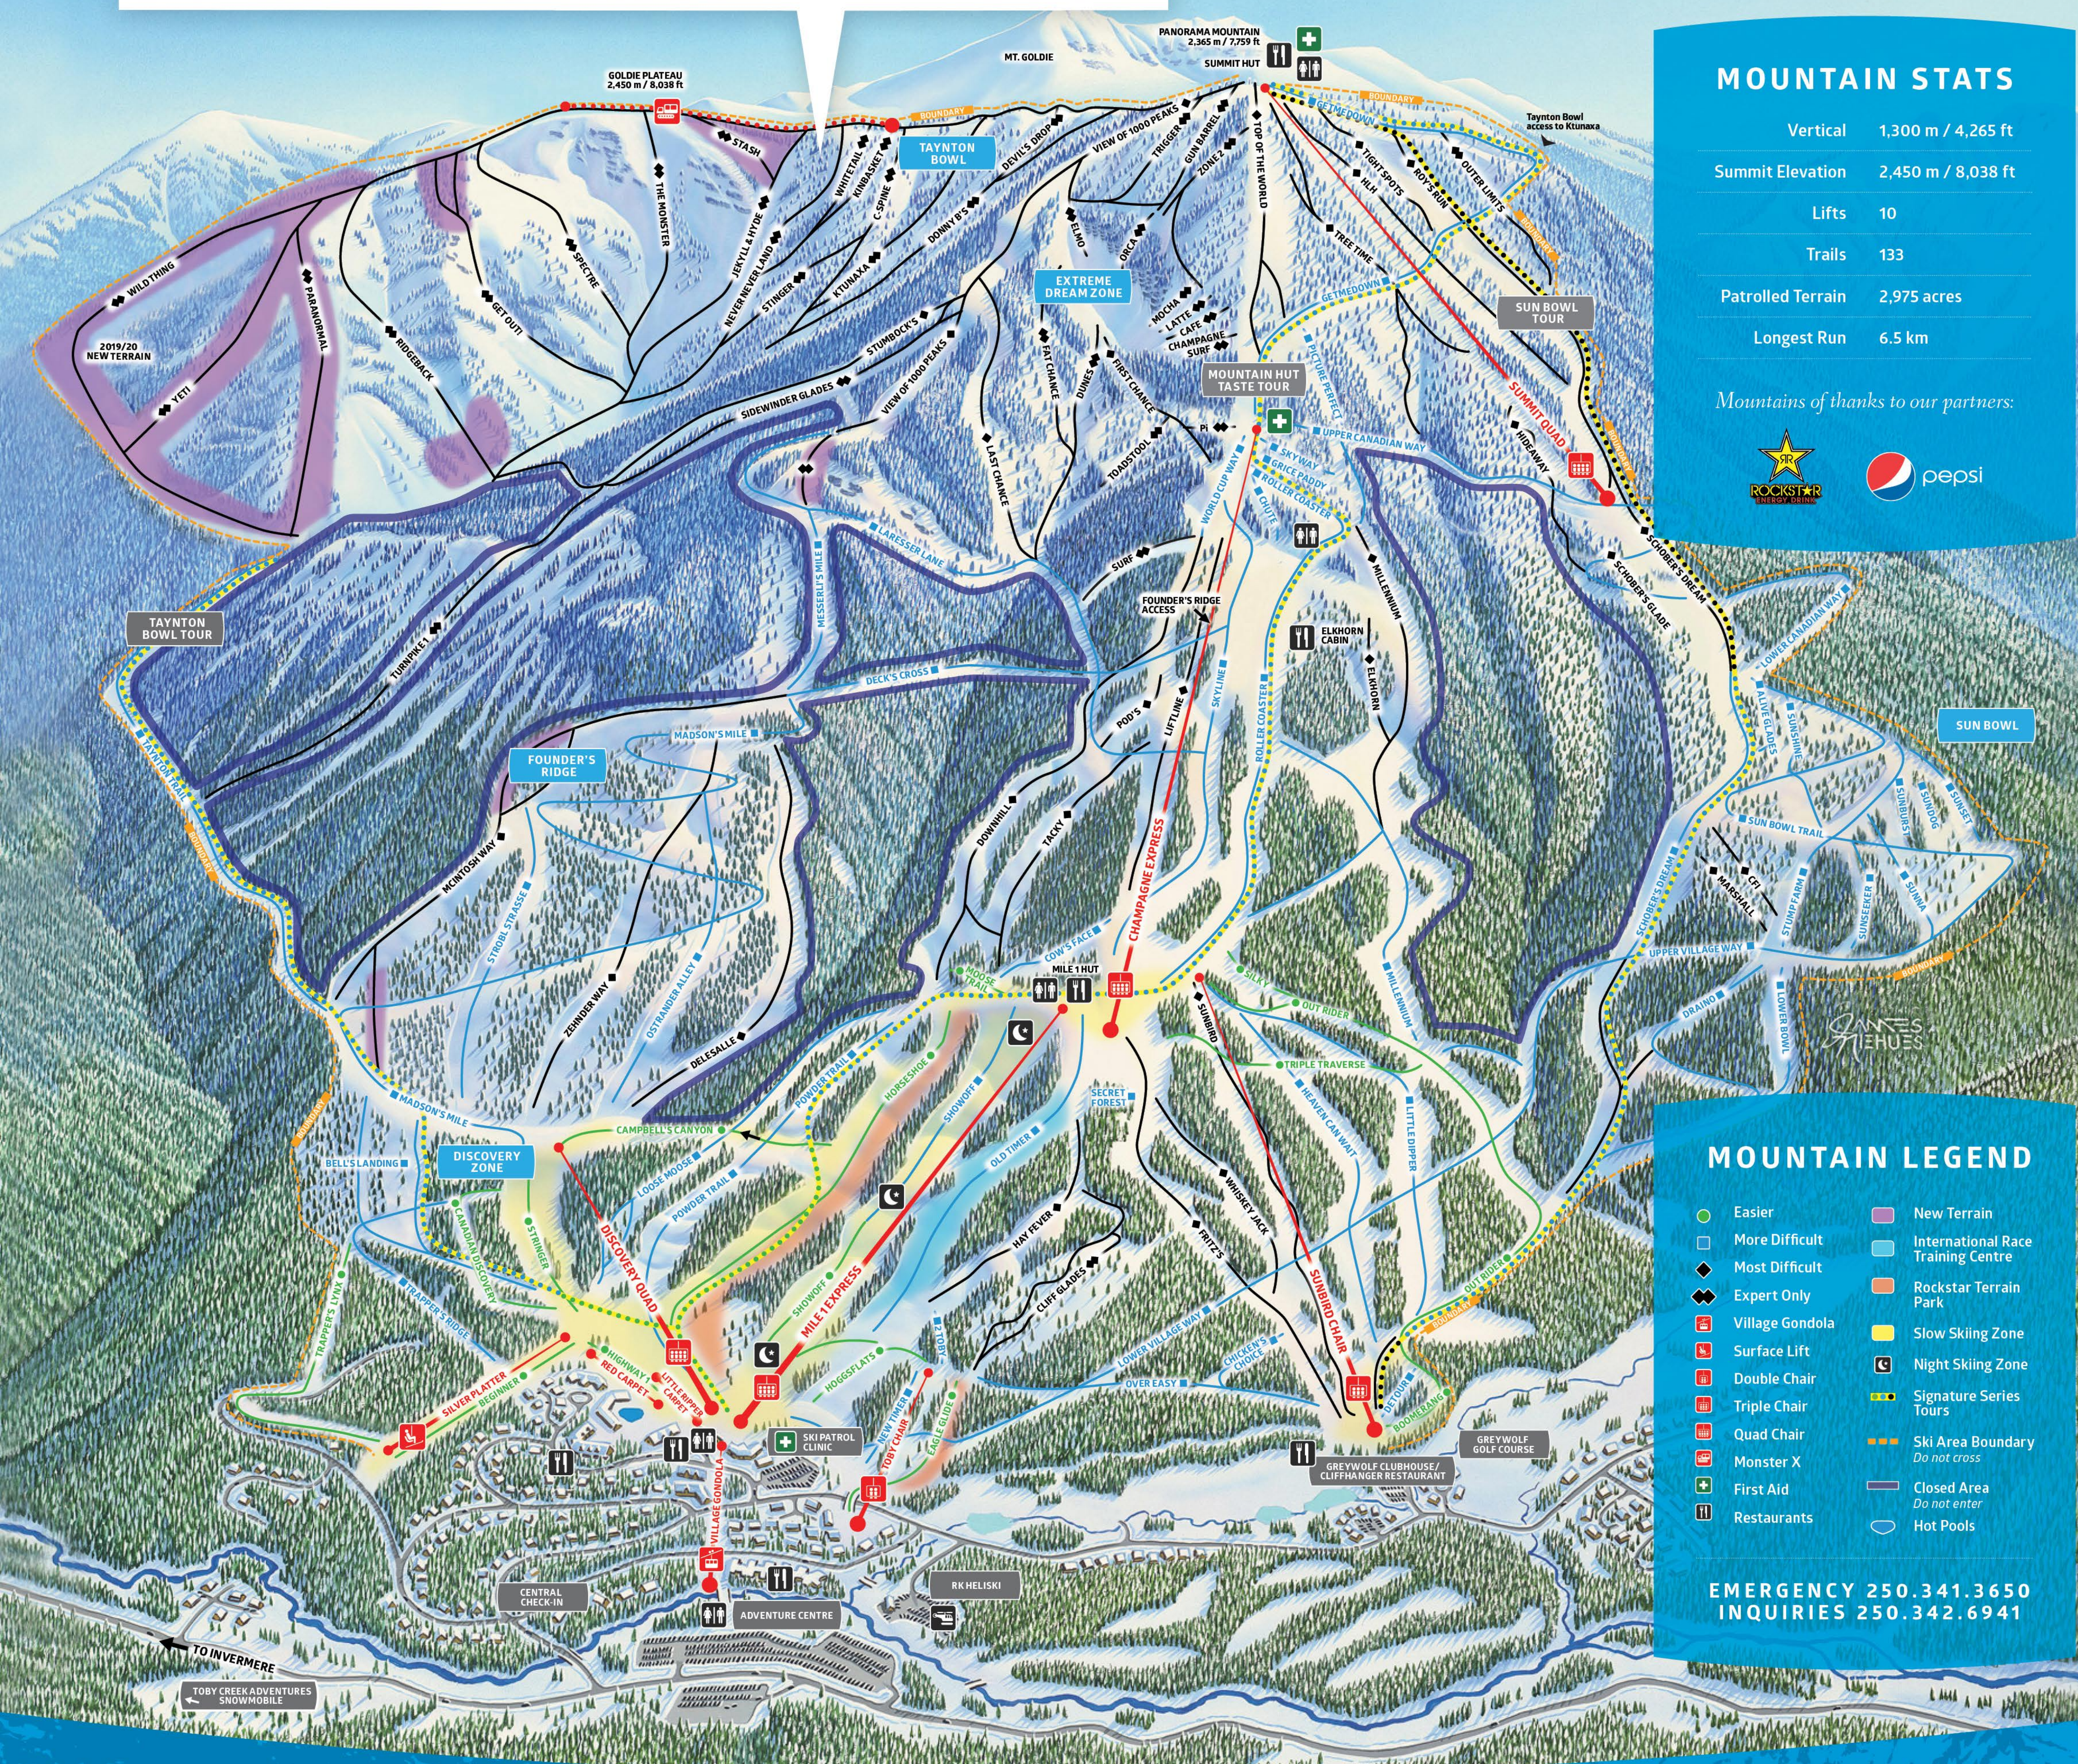

### MOUNTAIN STATS

Vertical	1,300 m / 4,265 ft
Summit Elevation	2,450 m / 8,038 ft
Lifts	10
Trails	133
Patrolled Terrain	2,975 acres
Longest Run	6.5 km

*Mountains of thanks to our partners:*

### MOUNTAIN LEGEND

	Easier		New Terrain
	More Difficult		International Race Training Centre
	Most Difficult		Rockstar Terrain Park
	Expert Only		Slow Skiing Zone
	Village Gondola		Night Skiing Zone
	Surface Lift		Signature Series Tours
	Double Chair		Ski Area Boundary Do not cross
	Triple Chair		Closed Area Do not enter
	Quad Chair		Monster X
	First Aid		Hot Pools
	Restaurants		

**EMERGENCY 250.341.3650**  
**INQUIRIES 250.342.6941**

There's more to the mountains. +

**PANORAMA**  
PURE CANADA